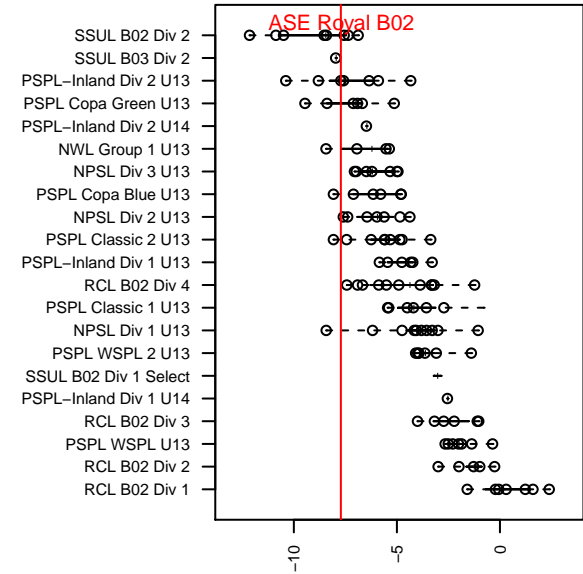

**attack and defense rating
relative to others at age
and all opponents in last 13 months**