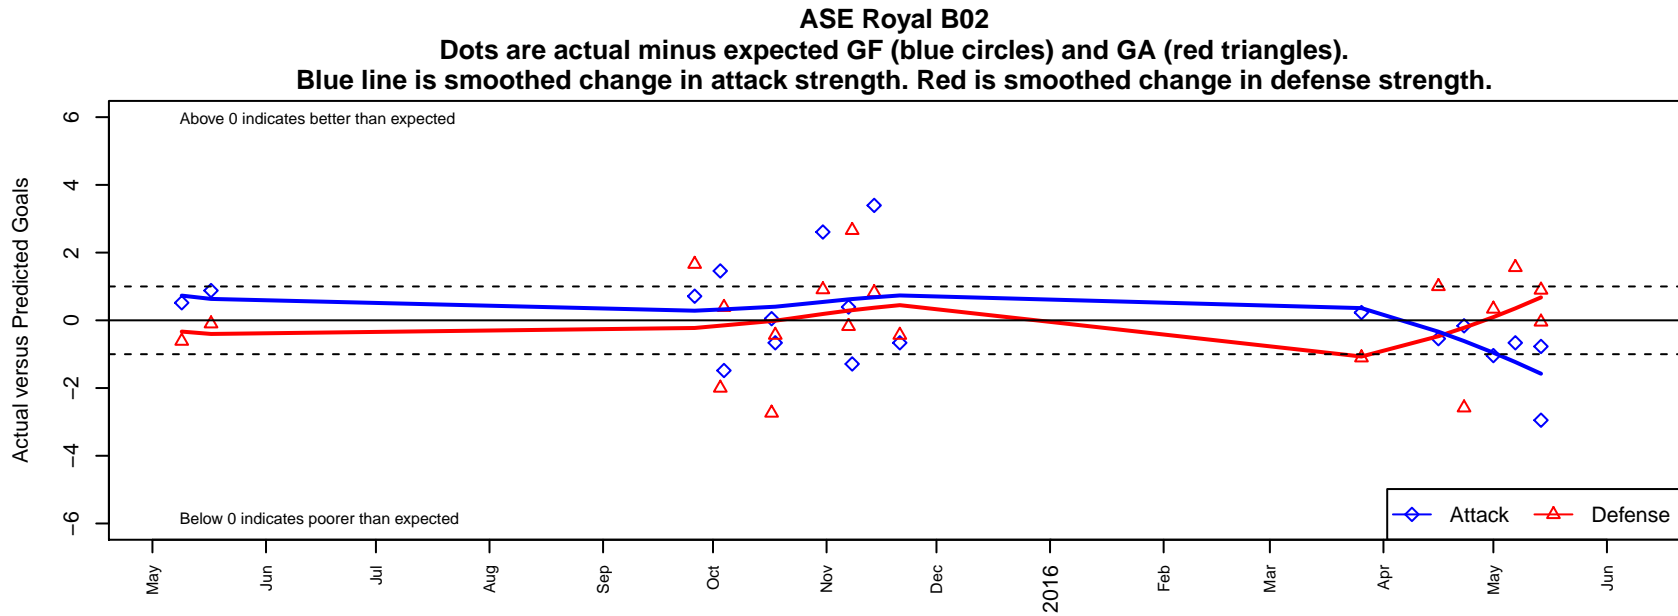

**attack and defense variance (black dot)
relative to other teams
and top 10 in region**

**attack and defense rating
relative to others at age
and all opponents in last 13 months**

ASE Royal B02

Academy of Soccer Excellence
Pasco, WA
B02 total strength=478
attack=0.45 defense=0.24
fall league = PSPL-Inland Div 2 U13
spr league = Spr PSPL-Inland Div 2 U13
notes= Howell 2014; Shea 2015

alt names used:
ASE B02 Royal Shea
ASE B02 Royal Shea

Venues played:
2014 Spr PSPL-Inland Div 2 U12
2015 PSPL-Inland Div 2 U13
2015 Spr PSPL-Inland Div 2 U13